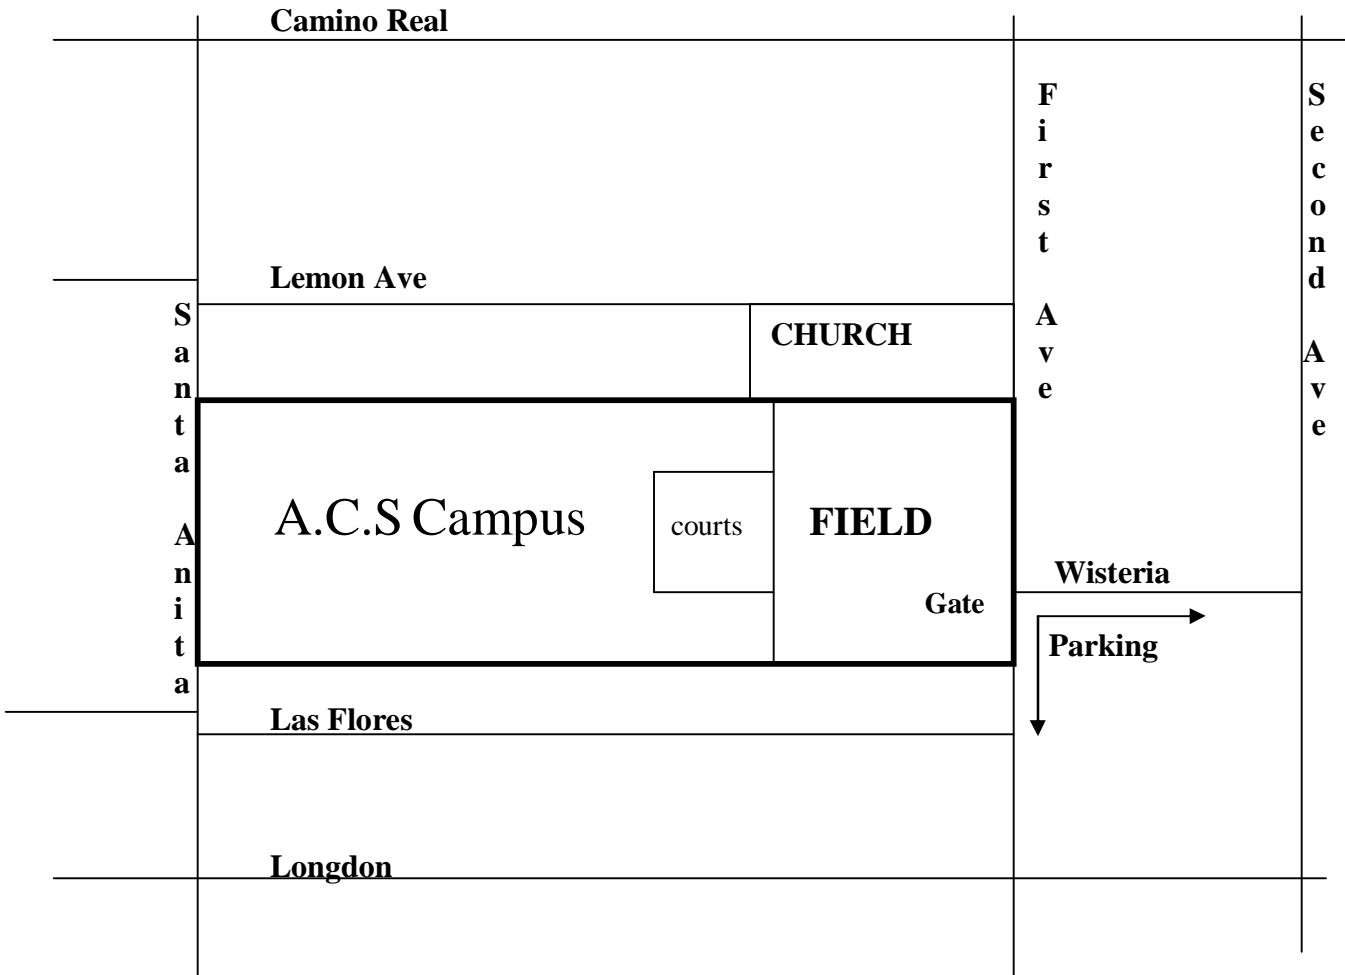

Due to our very limited parking and due to the way our students are picked up from school, we are unable to have any TEAM PARKING OR DROP- OFF on campus.

We have enclosed a campus map, which shows the best parking areas. Please distribute to your teams and families prior to arrival.

# WELCOME VISITING TEAMS

Arcadia Christian School is located between the 10 & 210 freeways; use the Santa Anita Ave exits.

Please Note: **NO PARKING OR TEAM DROP-OFF ON CAMPUS.** This is due to the limited parking and the way our students are picked up from school at this time.

We have located the best parking areas on the map.

- First Ave, south of Wisteria.
- On Wisteria, opposite school field.
- After 3:15 pm park anywhere along First Ave.

Arcadia Christian School  
 1900 S. Santa Anita Ave,  
 Arcadia  
 CA 91006  
 (626) 574-8229  
 Website: [www.acslions.com](http://www.acslions.com)  
 For update, on game cancellations due to weather.